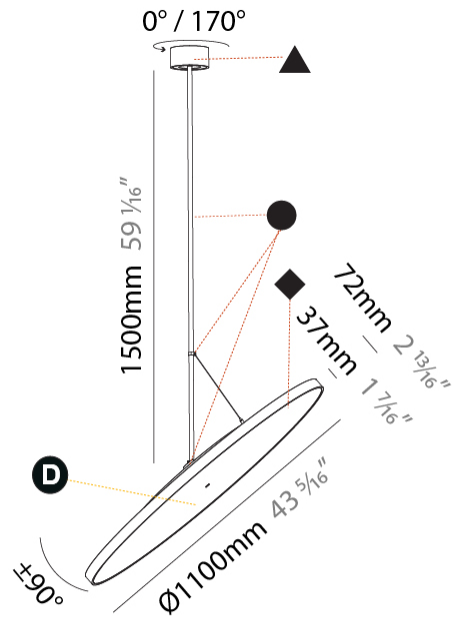

PHYSICAL

Shape: Round
 Diameter (mm): 1100
 Diameter (in): 43 5/16
 Height (mm): 1620
 Height (in): 63 3/4
 Weight (kg): 15.3
 Weight (lbs): 33.66
 Diffuser: PMMA - Opal / Micro-Prism / Sparkling Secret / Vintage Industrial
 Fixture Finish: SSR / BKV / CWI / CRY / HAB / UFT / ITA / RUA / FTG / MYG / LOD / PUS / FRO / FUP / KIA / POP / BLS / SPG / MEY / GOH / CHC / COM / ABZ / JAG / OBR / MOS / ROR
 Fixture Material: PMMA / Extruded Aluminum / Steel

Adjustability: Rotational 170°; Tilt 90°

RATINGS AND CERTIFICATIONS

Certified By: Certified for North American Standards
 IP rating: IP20

SIGN DIVA FLEX SUSPENSION

A30860-

PROJECT	_____
TYPE	_____
SPECIFIER	_____
QUANTITY	_____
DATE	_____

PHYSICAL

Diameter (mm): 1100
Diameter (in): 43 5/16
Height (mm): 870
Height (in): 34 1/4
Weight (kg): 15.3
Weight (lbs): 33.66
Diffuser: PMMA - Opal / Micro-Prism / Sparkling Secret / Vintage Industrial
Fixture Finish: SSR / BKV / CWI / CRY / HAB / UFT / ITA / RUA / FTG / MYG / LOD / PUS / FRO / FUP / KIA / POP / BLS / SPG / MEY / GOH / CHC / COM / ABZ / JAG / OBR / MOS / ROR
Fixture Material: PMMA / Extruded Aluminum / Steel