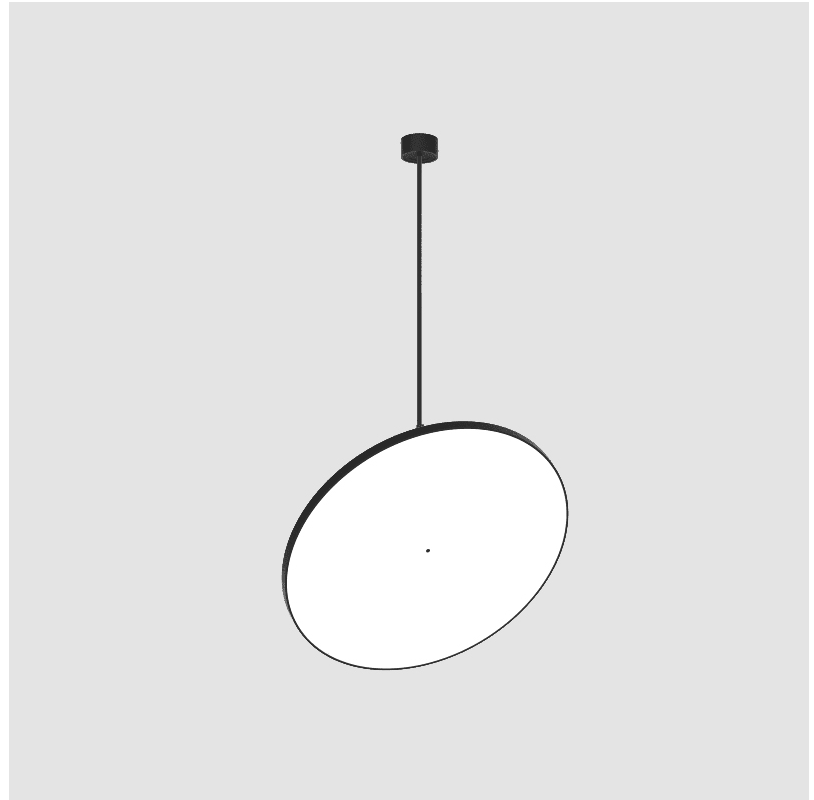

SIGN DIVA FLEX SUSPENSION

A30860-

base number	LED Dimming	Color Temperature	Finishes (Diamond)	Finishes (Triangle)	Finishes (Circle)	Diffuser
-------------	-------------	-------------------	--------------------	---------------------	-------------------	----------

PHYSICAL

Shape: Round
 Diameter (mm): 1100
 Diameter (in): 43 5/16
 Height (mm): 1620
 Height (in): 63 3/4
 Weight (kg): 15.3
 Weight (lbs): 33.66
 Diffuser: PMMA - Opal / Micro-Prism / Sparkling Secret / Vintage Industrial
 Fixture Finish: SSR / BKV / CWI / CRY / HAB / UFT / ITA / RUA / FTG / MYG / LOD / PUS / FRO / FUP / KIA / POP / BLS / SPG / MEY / GOH / CHC / COM / ABZ / JAG / OBR / MOS / ROR
 Fixture Material: PMMA / Extruded Aluminum / Steel

Adjustability: Rotational 170°; Tilt 90°

RATINGS AND CERTIFICATIONS

Certified By: Certified for North American Standards
 IP rating: IP20

SIGN DIVA FLEX SUSPENSION

A30860-

PROJECT	_____
TYPE	_____
SPECIFIER	_____
QUANTITY	_____
DATE	_____