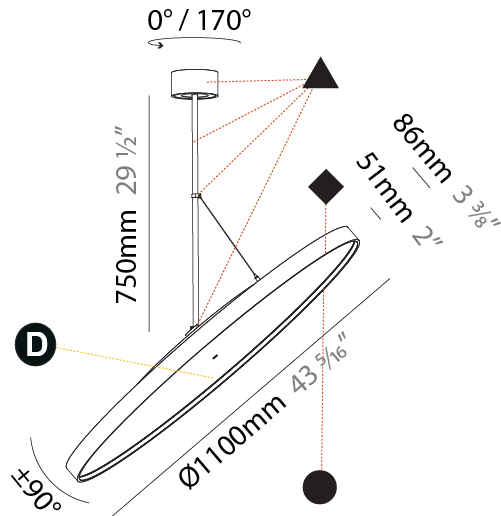

PHYSICAL

Shape: Round
 Diameter (mm): 1100
 Diameter (in): 43 5/16
 Height (mm): 1620
 Height (in): 63 3/4
 Weight (kg): 15.3
 Weight (lbs): 33.66
 Diffuser: PMMA - Opal / Micro-Prism / Sparkling Secret / Vintage Industrial
 Fixture Finish: SSR / BKV / CWI / CRY / HAB / UFT / ITA / RUA / FTG / MYG / LOD / PUS / FRO / FUP / KIA / POP / BLS / SPG / MEY / GOH / CHC / COM / ABZ / JAG / OBR / MOS / ROR
 Fixture Material: PMMA / Extruded Aluminum / Steel

PHYSICAL

Diameter (mm): 1100
Diameter (in): 43 5/16
Height (mm): 870
Height (in): 34 1/4
Weight (kg): 15.3
Weight (lbs): 33.66
Diffuser: PMMA - Opal / Micro-Prism / Sparkling Secret / Vintage Industrial
Fixture Finish: SSR / BKV / CWI / CRY / HAB / UFT / ITA / RUA / FTG / MYG / LOD / PUS / FRO / FUP / KIA / POP / BLS / SPG / MEY / GOH / CHC / COM / ABZ / JAG / OBR / MOS / ROR
Fixture Material: PMMA / Extruded Aluminum / Steel

Adjustability: Rotational 170°; Tilt 90°
--

RATINGS AND CERTIFICATIONS

Certified By: Certified for North American Standards
IP rating: IP20

SIGN DIVA FLEX KORONA SUSPENSION

A30869-

PROJECT	_____
TYPE	_____
SPECIFIER	_____
QUANTITY	_____
DATE	_____